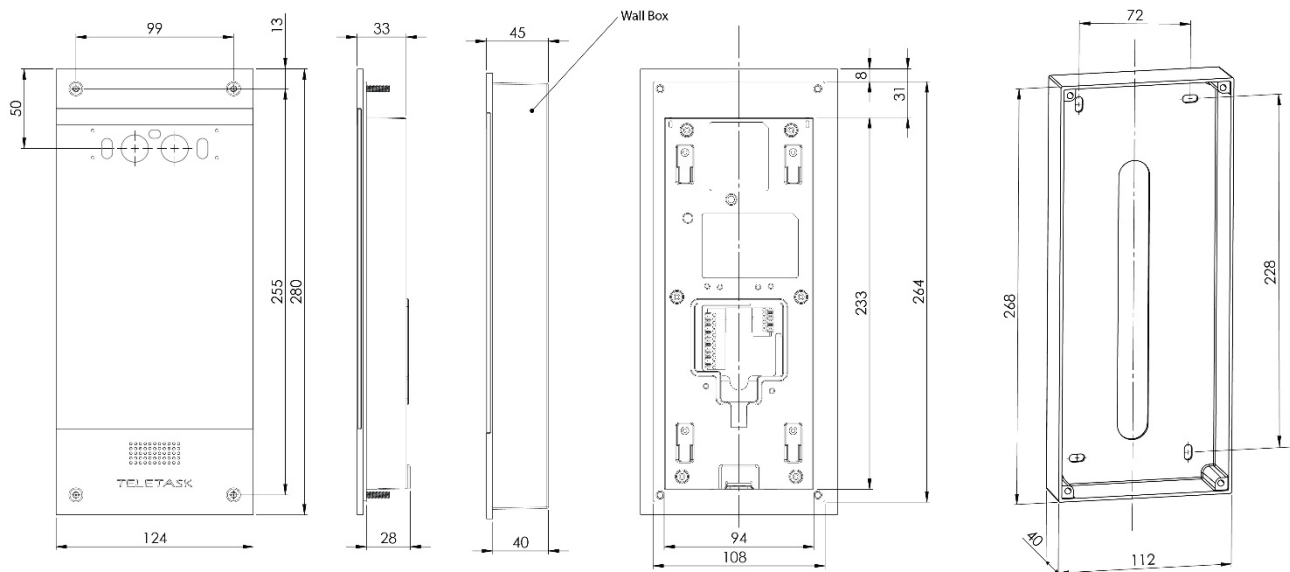

Alu Black (AB)

Bronze Gold (BG)

Bronze Old (BO)

Bronze Smoking Gun (BM)