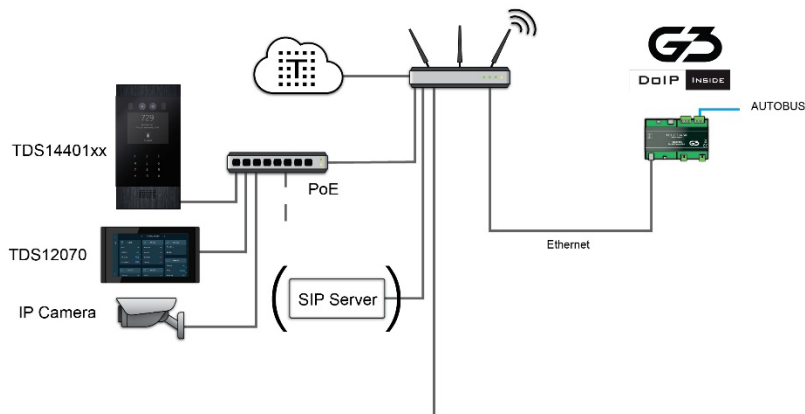

APPLICATION

Door call and entry system with optional call forwarding to up to 16 mobile phones.

CHARACTERISTICS

General

The PORTUS MAX is provided with a colour touch screen, bell push button, capacitive keypad for PIN code access and colour video camera with a wide range of features, including face- and QR code recognition. It is also provided with a tag reader for hi-frequency access tags.

PROTECTION RATE

- IP58 (Ingress Protection)
- IK06 (Impact Protection)

LIMITED WARRANTY

2 years

SCHEMATIC DRAWING

X	Age	Y
115<X<125	(6)	115
125<X<135	(8)	125
135<X<145	(10)	135
145<X<155		145
155<X<165		155
165<X<175		165
175<X<185		175
185<X<195		185
195<X<205		195

All values in cm

Remark: Wall box (top) height (Y) = smallest user height (X)

Remark: To be able to control the touch screen from out of a wheelchair, the wall box height (Y) should not be higher as 125cm.