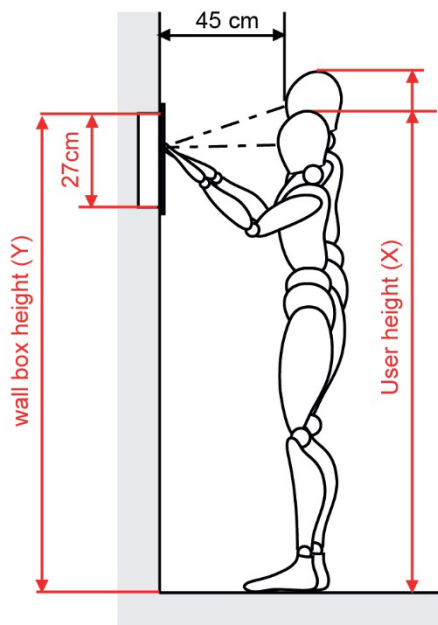

PoE 15W

DIMENSIONS

124 W x 280 H x 45 D (mm) SEE DRAWING

NET | GROSS WEIGHT

1,64 kg | 2,00 kg

PACKAGING CONTENT:

- TDS14401xx unit
- Rubber cable lock (S, M, L)
- Backplate + 4 screws M3x4
- 4 screws M4x20
- Wall box

PROTECTION RATE

- IP58 (Ingress Protection)
- IK06 (Impact Protection)

LIMITED WARRANTY

2 years

SCHEMATIC DRAWING

X	Age	Y
115<X<125	(6)	115
125<X<135	(8)	125
135<X<145	(10)	135
145<X<155		145
155<X<165		155
165<X<175		165
175<X<185		175
185<X<195		185
195<X<205		195

All values in cm

Remark: Wall box (top) height (Y) = smallest user height (X)

Remark: To be able to control the touch screen from out of a wheelchair, the wall box height (Y) should not be higher as 125cm.