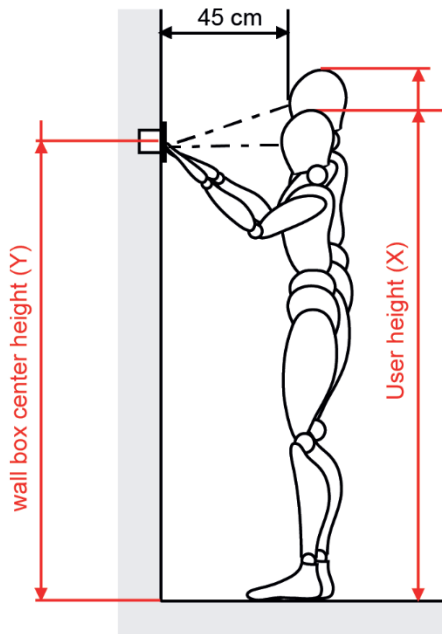

IP BESCHERMINGSGRAAD

IP20

TECHNISCHE INFORMATIE

X	Age	Y
115<X<125	(6)	110
125<X<135	(8)	120
135<X<145	(10)	130
145<X<155		140
155<X<165		150
165<X<175		160
175<X<185		170
185<X<195		180
195<X<205		190

All values in cm

Remark: Wall box center height (Y) = smallest user height (X) - 5cm

Remark: To be able to control the touch screen from out of a wheelchair, the wall box height (Y) should not be higher than 91cm.