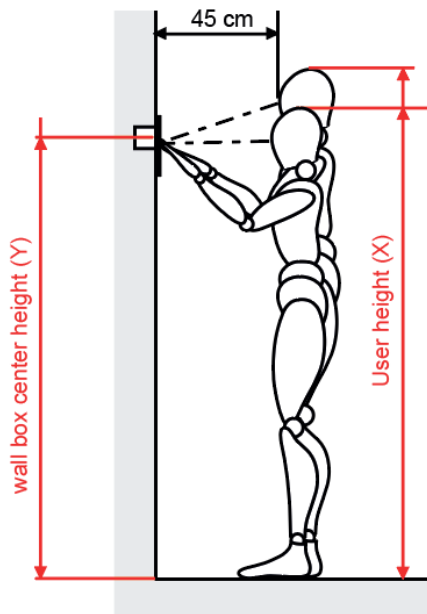

X	Age	Y
115<X<125	(6)	110
125<X<135	(8)	120
135<X<145	(10)	130
145<X<155		140
155<X<165		150
165<X<175		160
175<X<185		170
185<X<195		180
195<X<205		190

All values in cm

Remark: Top view screen.

Remark: Wall box center height (Y) = smallest user height (X) - 5cm

Remark: OPUS Center height = wall box center height - 1,1cm.

Remark: To be able to control the touch screen from out of a wheelchair, the wall box height (Y) should not be higher than 91cm.

Indoor use

Protect against direct sunlight