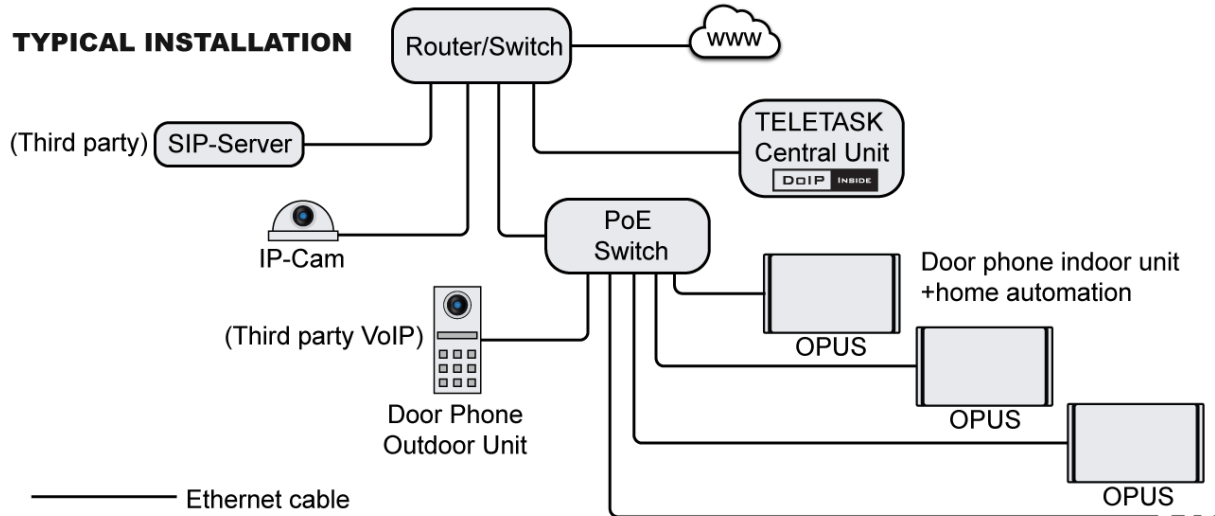

Temperatuur: 0°C tot +40°C max.

Relatieve luchtvochtigheid: 5% tot 80% max.

IP BESCHERMINGWAARDE

IP20

SCHEMATISCHE TEKENING

TYPICAL INSTALLATION

See professional.teletask.be for compatibility check

TECHNISCHE INFORMATIE

X	Age	Y
115<X<125	(6)	110
125<X<135	(8)	120
135<X<145	(10)	130
145<X<155		140
155<X<165		150
165<X<175		160
175<X<185		170
185<X<195		180
195<X<205		190

All values in cm

Remark: Top view screen.

Remark: Wall box center height (Y) = smallest user height (X) - 5cm

Remark: OPUS Center height = wall box center height - 1,1cm.

Remark: To be able to control the touch screen from out of a wheelchair, the wall box height (Y) should not be higher than 91cm.

Indoor use

Protect against direct sunlight