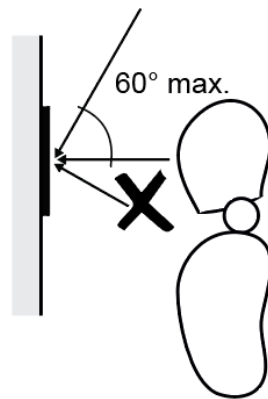

Temperatuur: 0°C tot +40°C max.

Relatieve luchtvochtigheid: 5% tot 80% max.

IP BESCHERMINGWAARDE

IP20

SCHEMATISCHE TEKENING

TYPICAL INSTALLATION

See professional.teletask.be for compatibility check

TECHNISCHE INFORMATIE

X	Age	Y
115<X<125	(6)	110
125<X<135	(8)	120
135<X<145	(10)	130
145<X<155		140
155<X<165		150
165<X<175		160
175<X<185		170
185<X<195		180
195<X<205		190

All values in cm

Remark: Top view screen.

Remark: Wall box center height (Y) = smallest user height (X) - 5cm

Remark: OPUS Center height = wall box center height - 1,1cm.

Remark: To be able to control the touch screen from out of a wheelchair, the wall box height (Y) should not be higher than 91cm.

Indoor use

Protect against direct sunlight